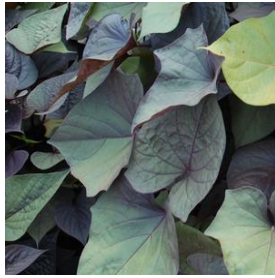

**Begonia semperflorans**  
**Ambassador Pink**  
 Height: 8-10 in  
 Spread: 6-8 in  
 Zone: 10-11

**Buddleia davidii** Attraction  
 Height: 4-6 ft  
 Spread: 3-4 ft  
 Zone: 5-9

**Buxus sempervirens**  
**Elegantissima**  
 Height: 3-5 ft  
 Spread: 3-4 ft  
 Zone: 6-8

**Calibrachoa Can-Can®**  
**Purple Star**  
 Height: 10-15 in  
 Spread: 8-12 in  
 Zone: 9-11

**Calibrachoa Superbells®**  
**White**  
 Height: 6-12 in  
 Spread: 12-24 in  
 Zone: 9-11

**Cotoneaster acutifolius**  
 Height: 6-10 ft  
 Spread: 6-10 ft  
 Zone: 4-8

**Zinnia hybrid** Profusion  
**White**  
 Height: 15-18 in  
 Spread: 18-24 in  
 Zone: 10-11