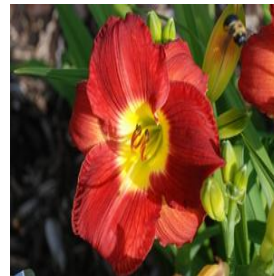

Image
 Coming
 Soon

Acer saccharum Legacy
 Height: 40-50 ft
 Spread: 35-40 ft
 Zone: 4-8

Image
 Coming
 Soon

Begonia BabyWing Bicolor
 Height: 12-16 in
 Spread: 10-18 in
 Zone: 10-11

**Calibrachoa Can-Can® Hot
 Pink Star**
 Height: 10-15 in
 Spread: 8-12 in
 Zone: 9-11

**Calibrachoa Superbells®
 Cherry Red**
 Height: 6-12 in
 Spread: 12-24 in
 Zone: 9-11

Image
 Coming
 Soon

Canna CannaSol™
 Height: 16-32 in
 Spread: 15-18 in
 Zone: 9-11

**Cyperus involucratus Baby
 Tut®**
 Height: 20-32 in
 Spread: 20-36 in
 Zone: 9-11

**Echinacea purpurea Ruby
 Star**
 Height: 30-36 in
 Spread: 18-24 in
 Zone: 3-8

**Hemerocallis x Little
 Business**
 Height: 12-18 in
 Spread: 12-18 in
 Zone: 4-11

Hemerocallis x Scarlet Orbit
 Height: 20-24 in
 Spread: 12-24 in
 Zone: 3-10