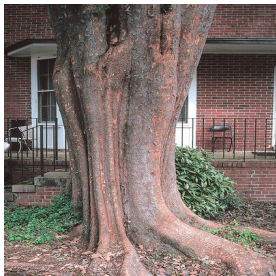

Portulaca x hybrida Happy
Trail™ Series
 Height: 6-10 in
 Spread: 14-18 in
 Zone: 10-11

Quercus macrocarpa
 Height: 70-80 Feet
 Spread: 70-80 Feet
 Zone: 3 - 8

Symphoricarpos orbicalatus
 Height: 2-5 ft
 Spread: 4-8 ft
 Zone: 2-7

Symphotrichum (Aster)
dumosus Sapphire
 Height: 12-24 in
 Spread: 12-24 in
 Zone: 4-8

Syringa x Bloomerang®
Purple
 Height: 4-5 ft
 Spread: 4-5 ft
 Zone: 3-7

Ulmus parvifolia Allee®
 Height: 60-70 ft
 Spread: 35-55 ft
 Zone: 4-9