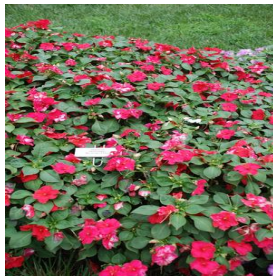

**Acalypha wilkesiana Tiki**  
**Lava Flow**  
 Height: 18-24 in  
 Spread: 15-18 in  
 Zone: 9-10

**Acer saccharum**  
 Height: 60-75 ft  
 Spread: 50-60 ft  
 Zone: 4-8

**Calibrachoa Superbells®**  
**Miss Lilac**  
 Height: 6-12 in  
 Spread: 12-24 in  
 Zone: 9-11

**Carya laciniosa**  
 Height: 60-80 ft  
 Spread: 40-60 ft  
 Zone: 5-8

**Cornus florida**  
 Height: 15-30 ft  
 Spread: 15-30 ft  
 Zone: 5-9

**Deutzia gracilis Nikko**  
 Height: 2 ft  
 Spread: 4-5 ft  
 Zone: 5-8

**Echinacea purpurea**  
**Cheyenne Spirit**  
 Height: 24-30 in  
 Spread: 18-24 in  
 Zone: 4-9

**Impatiens walleriana**  
**Showstopper Tropical Flair**  
**Mix**  
 Height: 10-15 in  
 Spread: 12-18 in  
 Zone: 10-11