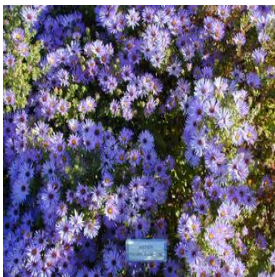

**Chaenomeles japonica  
 Texas Scarlet**  
 Height: 3-4 ft  
 Spread: 4-5 ft  
 Zone: 5-9

**Corylus columna**  
 Height: 50-60 ft  
 Spread: 20-30 ft  
 Zone: 4-7

**Iris germanica Coming  
 Storm**  
 Height: 36-38 in  
 Spread: 12-24 in  
 Zone: 3-9

**Petunia x hybrida Plush  
 Series**  
 Height: 6-12 in  
 Spread: 30-36 in  
 Zone: 10-11

**Quercus macrocarpa**  
 Height: 70-80 Feet  
 Spread: 70-80 Feet  
 Zone: 3 - 8

**Solanum lycopersicon  
 Better Boy**  
 Height: 5-8 ft  
 Spread: 36-40 in  
 Zone: 10-11

**Stachys byzantina Cotton  
 Boll**  
 Height: 10-18 in  
 Spread: 24-30 in  
 Zone: 4-8

**Symphyotrichum (Aster)  
 oblongifolium Raydon's  
 Favorite**  
 Height: 24-36 in  
 Spread: 10-12 in  
 Zone: 3-8