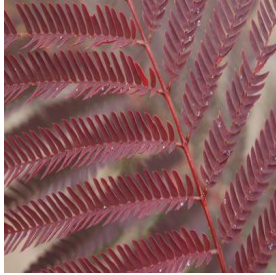

Acer truncatum
 Height: 20-25 Feet
 Spread: 15-20 Feet
 Zone: 4-8

Albizia julibrissin Summer Chocolate
 Height: 20-40 ft
 Spread: 20-50 ft
 Zone: 7-9

Begonia x benariensis Whopper Series
 Height: 30-34 in
 Spread: 10-14 in
 Zone: 10-11

Carya illinoensis
 Height: 75-100 ft
 Spread: 40-70 ft
 Zone: 5-9

Hemerocallis x Siloam Space Age
 Height: 24-28 in
 Spread: 24-36 in
 Zone: 3-9

Hesperaloe parviflora
 Height: 3-6 ft
 Spread: 3-4 ft
 Zone: 5-11

Impatiens walleriana Showstopper Cherry
 Height: 10-15 in
 Spread: 12-18 in
 Zone: 10-11

Miscanthus sinensis Adagio
 Height: 4-5 ft
 Spread: 3-4 ft
 Zone: 5-9

Salvia farinacea Evolution White
 Height: 16-20 in
 Spread: 14-16 in
 Zone: 8-10

Solanum lycopersicon Mountain Spring
 Height: 3-4 ft
 Spread: 24-36 in
 Zone: 10-11

Styrax japonicus Emerald Pagoda
 Height: 10-30 ft
 Spread: 8-20 ft
 Zone: 7-9

Tagetes erecta Moonsong Deep Orange
 Height: 10-24 in
 Spread: 14-18 in
 Zone: 10-11