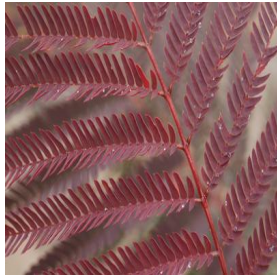

Acer truncatum
Height: 20-25 Feet
Spread: 15-20 Feet
Zone: 4-8

Albizia julibrissin Summer Chocolate
Height: 20-40 ft
Spread: 20-50 ft
Zone: 7-9

Begonia x benariensis Whopper Series
Height: 30-34 in
Spread: 10-14 in
Zone: 10-11

Carya illinoensis
Height: 75-100 ft
Spread: 40-70 ft
Zone: 5-9

Cosmos sulphureus Cosmic Orange
Height: 12-18 in
Spread: 12-18 in
Zone: 10-11

Hemerocallis x Siloam Space Age
Height: 24-28 in
Spread: 24-36 in
Zone: 3-9

Hosta Robert Frost
Height: 18-24 in
Spread: 36-48 in
Zone: 2-8

Hydrangea quercifolia Alice
Height: 12-15 ft
Spread: 12-15 ft
Zone: 5-9

Hydrangea quercifolia Snowflake™
Height: 5-8 ft
Spread: 5-10 ft
Zone: 5-9