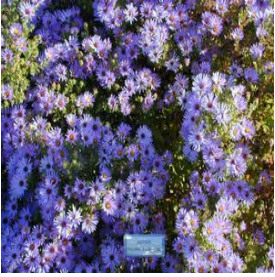

Papaver orientalis Brilliant
Height: 20-30 in
Spread: 18-24 in
Zone: 3-7

Rosa x Showtime
Height: 2-3 ft
Spread: 2-3 ft
Zone: 5-9

Spiraea x vanhouttei Snow White
Height: 4-5 ft
Spread: 5-6 ft
Zone: 3-8

Styrax japonicus Emerald Pagoda
Height: 10-30 ft
Spread: 8-20 ft
Zone: 7-9

Symphyotrichum (Aster) dumosus Sapphire
Height: 12-24 in
Spread: 12-24 in
Zone: 4-8

Symphotrichum (Aster) oblongifolium Raydon's Favorite
 Height: 24-36 in
 Spread: 10-12 in
 Zone: 3-8

Syringa reticulata Summer Snow
 Height: 20-30 ft
 Spread: 20-25 ft
 Zone: 3-7