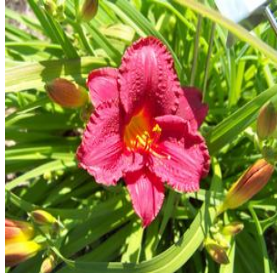

Echinacea purpurea Ruby Star

Height: 30-36 in
 Spread: 18-24 in
 Zone: 3-8

Hemerocallis x Little Business

Height: 12-18 in
 Spread: 12-18 in
 Zone: 4-11

Hydrangea quercifolia Munchkin

Height: 3-4 ft
 Spread: 3-4 ft
 Zone: 5-9

Juniperus sabina Broadmoor

Height: 2-3 ft
 Spread: 4-6 ft
 Zone: 3-7

Pelargonium x hortorum Classic Salmon

Height: 10-12 in
 Spread: 12-16 in
 Zone: 10-11

Pyrus fauriei Korean Sun™

Height: 10-12 ft
 Spread: 10-15 ft
 Zone: 4-8