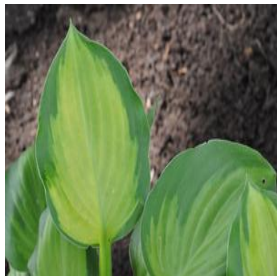

**Calibrachoa Can-Can®
 Purple Star**
 Height: 10-15 in
 Spread: 8-12 in
 Zone: 9-11

**Calibrachoa Superbells®
 Cherry Red**
 Height: 6-12 in
 Spread: 12-24 in
 Zone: 9-11

**Calibrachoa Superbells®
 Dreamsicle**
 Height: 6-12 in
 Spread: 12-24 in
 Zone: 9-11

**Celosia argentea var.
 spicata Asian Garden**
 Height: 30-40 in
 Spread: 12-15 in
 Zone: 10-11

Corylus columna
 Height: 50-60 ft
 Spread: 20-30 ft
 Zone: 4-7

Hesperaloe parviflora
 Height: 3-6 ft
 Spread: 3-4 ft
 Zone: 5-11