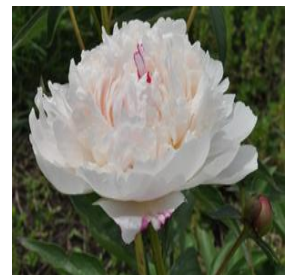

**Hosta Mama Mia**  
Height: 12-18 in  
Spread: 24-30 in  
Zone: 3-9

**Hydrangea quercifolia**  
**Munchkin**  
Height: 3-4 ft  
Spread: 3-4 ft  
Zone: 5-9

**Impatiens walleriana**  
**Showstopper Tropical Flair**  
**Mix**  
Height: 10-15 in  
Spread: 12-18 in  
Zone: 10-11

**Juniperus chinensis Kallay's**  
**Compacta**  
Height: 2-3 ft  
Spread: 3-6 ft  
Zone: 4-9

**Juniperus chinensis**  
**Saybrook Gold&reg'**  
Height: 4-6 ft  
Spread: 6-8 ft  
Zone: 4-9

**Lobelia Lucia®** Lavender  
**Blush**  
Height: 10-14 in  
Spread: 12-24 in  
Zone: 9-11

**Lobularia Frosty Knight®**  
Height: 4-6 in  
Spread: 12-18 in  
Zone: 9-11

**Paeonia lactiflora Cactus**  
**Jack**  
Height: 24-28 in  
Spread: 24-36 in  
Zone: 2-8

**Paeonia lactiflora Shirley**  
**Temple**  
Height: 2-3 ft  
Spread: 2-3 ft  
Zone: 3-8

**Pelargonium peltatum**  
**Cascade® Acapulco**  
**Compact**  
Height: 8-10 in  
Spread: 14-18 in  
Zone: 10-11

**Physocarpus opulifolius**  
**Summer Wine®**  
Height: 5-6 ft  
Spread: 5-6 ft  
Zone: 3-8