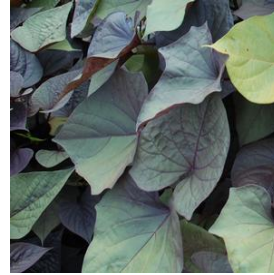

Buxus sempervirens
Elegantissima
 Height: 3-5 ft
 Spread: 3-4 ft
 Zone: 6-8

Calibrachoa Can-Can®
Purple Star
 Height: 10-15 in
 Spread: 8-12 in
 Zone: 9-11

Calibrachoa Superbells®
White
 Height: 6-12 in
 Spread: 12-24 in
 Zone: 9-11

Ipomoea batatas Ace of
Spades
 Height: 6-8 in
 Spread: 2-4 ft
 Zone: 10-11

Ocimum basilicum
Boxwood
 Height: 10-14 in
 Spread: 10-18 in
 Zone: 9-11

Platanus x acerifolia
Yarwood
 Height: 50-60 ft
 Spread: 35-45 ft
 Zone: 6-8