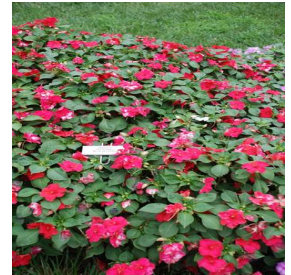

Acer platanoides Easy Street™
 Height: 30-40 ft
 Spread: 15-20 ft
 Zone: 4-8

Begonia BabyWing Bicolor
 Height: 12-16 in
 Spread: 10-18 in
 Zone: 10-11

Catharanthus roseus First Kiss Blueberry
 Height: 8-12 in
 Spread: 12-15 in
 Zone: 10-11

Celosia argentea var. spicata Cramer's Amazon
 Height: 4-6 ft
 Spread: 3-4 ft
 Zone: 10-11

Impatiens walleriana Showstopper Tropical Flair Mix
 Height: 10-15 in
 Spread: 12-18 in
 Zone: 10-11

Lobelia Lucia® Lavender Blush
 Height: 10-14 in
 Spread: 12-24 in
 Zone: 9-11

Quercus shumardii
 Height: 40-60 ft
 Spread: 30-40 ft
 Zone: 5-9

Robinia pseudoacacia Purple Robe
 Spread: 30-35 ft

Solenostemon scutellarioides Dark Chocolate
 Height: 24-30 in
 Spread: 18-24 in
 Zone: 10-11