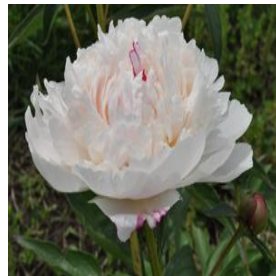

Acer saccharum
 Height: 60-75 ft
 Spread: 50-60 ft
 Zone: 4-8

Celosia argentea var. spicata Cramer's Amazon
 Height: 4-6 ft
 Spread: 3-4 ft
 Zone: 10-11

Deutzia gracilis Nikko
 Height: 2 ft
 Spread: 4-5 ft
 Zone: 5-8

Hosta Pacific Blue Edger
 Height: 8-12 in
 Spread: 18-26 in
 Zone: 3-9

Hydrangea quercifolia Munchkin
 Height: 3-4 ft
 Spread: 3-4 ft
 Zone: 5-9

Iris germanica Sharpshooter
 Height: 34-37 in
 Spread: 12-24 in
 Zone: 3-9

Juniperus horizontalis Wiltonii
 Height: 6-8 in
 Spread: 6-8 ft
 Zone: 3-9

Lobelia Lucia@ Lavender Blush
 Height: 10-14 in
 Spread: 12-24 in
 Zone: 9-11

Paeonia lactiflora Shirley Temple
 Height: 2-3 ft
 Spread: 2-3 ft
 Zone: 3-8