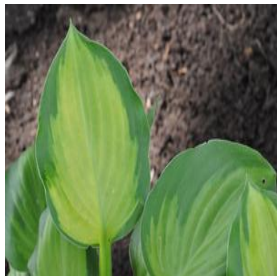

**Calibrachoa Can-Can®  
 Purple Star**  
 Height: 10-15 in  
 Spread: 8-12 in  
 Zone: 9-11

**Calibrachoa Superbells®  
 Cherry Red**  
 Height: 6-12 in  
 Spread: 12-24 in  
 Zone: 9-11

**Calibrachoa Superbells®  
 Dreamsicle**  
 Height: 6-12 in  
 Spread: 12-24 in  
 Zone: 9-11

**Celosia argentea var.  
 spicata Asian Garden**  
 Height: 30-40 in  
 Spread: 12-15 in  
 Zone: 10-11

**Corylus columna**  
 Height: 50-60 ft  
 Spread: 20-30 ft  
 Zone: 4-7

**Hesperaloe parviflora**  
 Height: 3-6 ft  
 Spread: 3-4 ft  
 Zone: 5-11