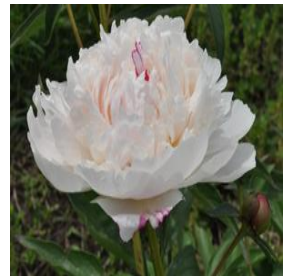

Acer saccharum
 Height: 60-75 ft
 Spread: 50-60 ft
 Zone: 4-8

Celosia argentea var. spicata Cramer's Amazon
 Height: 4-6 ft
 Spread: 3-4 ft
 Zone: 10-11

Deutzia gracilis Nikko
 Height: 2 ft
 Spread: 4-5 ft
 Zone: 5-8

Hosta Pacific Blue Edger
 Height: 8-12 in
 Spread: 18-26 in
 Zone: 3-9

Hydrangea quercifolia Munchkin
 Height: 3-4 ft
 Spread: 3-4 ft
 Zone: 5-9

Iris germanica Sharpshooter
 Height: 34-37 in
 Spread: 12-24 in
 Zone: 3-9

Juniperus horizontalis Wiltonii
 Height: 6-8 in
 Spread: 6-8 ft
 Zone: 3-9

Lobelia Lucia® Lavender Blush
 Height: 10-14 in
 Spread: 12-24 in
 Zone: 9-11

Lobularia Frosty Knight®
 Height: 4-6 in
 Spread: 12-18 in
 Zone: 9-11