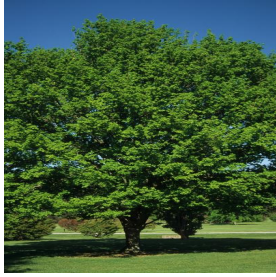

**Acalypha wilkesiana Tiki Lava Flow**  
 Height: 18-24 in  
 Spread: 15-18 in  
 Zone: 9-10

**Acer saccharum**  
 Height: 60-75 ft  
 Spread: 50-60 ft  
 Zone: 4-8

**Calibrachoa Superbells® Coralberry Punch**  
 Height: 6-12 in  
 Spread: 12-24 in  
 Zone: 9-11

**Deutzia gracilis Nikko**  
 Height: 2 ft  
 Spread: 4-5 ft  
 Zone: 5-8

**Forsythia x intermedia Spectabilis**  
 Height: 8-10 ft  
 Spread: 8-10 ft  
 Zone: 5-8

**Hemerocallis x Camden Gold Dollar**  
 Height: 22-32 in  
 Spread: 24-36 in  
 Zone: 3-10

**Impatiens walleriana Showstopper Tropical Flair Mix**  
 Height: 10-15 in  
 Spread: 12-18 in  
 Zone: 10-11

**Iris germanica Sharpshooter**  
 Height: 34-37 in  
 Spread: 12-24 in  
 Zone: 3-9

**Iris germanica Copper Bubble Bath**  
 Height: 36-39 in  
 Spread: 12-24 in  
 Zone: 3-9