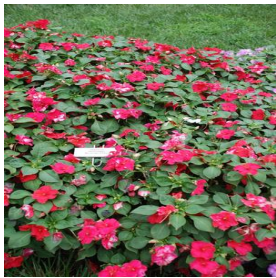

**Acalypha wilkesiana Tiki Lava Flow**  
 Height: 18-24 in  
 Spread: 15-18 in  
 Zone: 9-10

**Acer saccharum**  
 Height: 60-75 ft  
 Spread: 50-60 ft  
 Zone: 4-8

**Calibrachoa Superbells® Coralberry Punch**  
 Height: 6-12 in  
 Spread: 12-24 in  
 Zone: 9-11

**Deutzia gracilis Nikko**  
 Height: 2 ft  
 Spread: 4-5 ft  
 Zone: 5-8

**Forsythia x intermedia Spectabilis**  
 Height: 8-10 ft  
 Spread: 8-10 ft  
 Zone: 5-8

**Hemerocallis x Camden Gold Dollar**  
 Height: 22-32 in  
 Spread: 24-36 in  
 Zone: 3-10