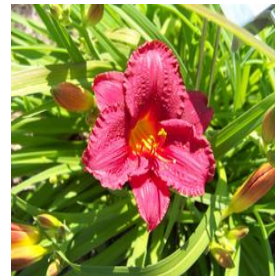

Image
Coming
Soon

Acer saccharum Legacy
Height: 40-50 ft
Spread: 35-40 ft
Zone: 4-8

Image
Coming
Soon

Begonia BabyWing Bicolor
Height: 12-16 in
Spread: 10-18 in
Zone: 10-11

**Calibrachoa Can-Can® Hot
Pink Star**
Height: 10-15 in
Spread: 8-12 in
Zone: 9-11

**Calibrachoa Superbells®
Cherry Red**
Height: 6-12 in
Spread: 12-24 in
Zone: 9-11

Image
Coming
Soon

Canna CannaSol™
Height: 16-32 in
Spread: 15-18 in
Zone: 9-11

**Cyperus involucratus Baby
Tut®**
Height: 20-32 in
Spread: 20-36 in
Zone: 9-11

**Echinacea purpurea Lucky
Star**
Height: 36-40 in
Spread: 16-18 in
Zone: 3-8

**Echinacea purpurea Ruby
Star**
Height: 30-36 in
Spread: 18-24 in
Zone: 3-8

**Hemerocallis x Little
Business**
Height: 12-18 in
Spread: 12-18 in
Zone: 4-11