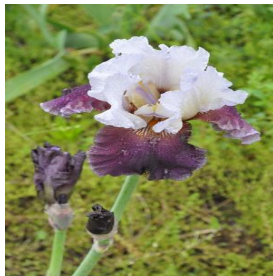

Acer saccharum Legacy
 Height: 40-50 ft
 Spread: 35-40 ft
 Zone: 4-8

Albizia julibrissin Summer Chocolate
 Height: 20-40 ft
 Spread: 20-50 ft
 Zone: 7-9

Celosia argentea var. cristata Cramer's Burgundy
 Height: 30-36 in
 Spread: 15-24 in
 Zone: 10-11

Chaenomeles japonica Texas Scarlet
 Height: 3-4 ft
 Spread: 4-5 ft
 Zone: 5-9

Cyperus involucratus Baby Tut®
 Height: 20-32 in
 Spread: 20-36 in
 Zone: 9-11

Hosta Squash Casserole
 Height: 12-20 in
 Spread: 36-40 in
 Zone: 2-8

Hydrangea quercifolia Munchkin
 Height: 3-4 ft
 Spread: 3-4 ft
 Zone: 5-9

Iris germanica Coming Storm
 Height: 36-38 in
 Spread: 12-24 in
 Zone: 3-9

Itea virginica
 Height: 3-6 ft
 Spread: 3-6 ft
 Zone: 5-9