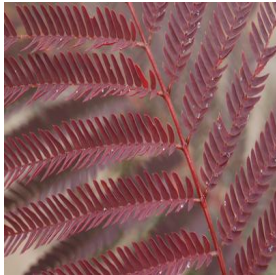

Acer saccharum Legacy
 Height: 40-50 ft
 Spread: 35-40 ft
 Zone: 4-8

Albizia julibrissin Summer Chocolate
 Height: 20-40 ft
 Spread: 20-50 ft
 Zone: 7-9

Calibrachoa Can-Can® Hot Pink Star
 Height: 10-15 in
 Spread: 8-12 in
 Zone: 9-11

Calibrachoa Superbells® Cherry Red
 Height: 6-12 in
 Spread: 12-24 in
 Zone: 9-11

Celosia argentea var. cristata Cramer's Burgundy
 Height: 30-36 in
 Spread: 15-24 in
 Zone: 10-11

Chaenomeles japonica Texas Scarlet
 Height: 3-4 ft
 Spread: 4-5 ft
 Zone: 5-9