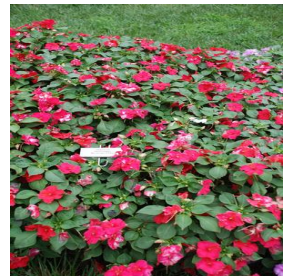

Acer platanoides Easy Street™
Height: 30-40 ft
Spread: 15-20 ft
Zone: 4-8

Calibrachoa Superbells® Miss Lilac
Height: 6-12 in
Spread: 12-24 in
Zone: 9-11

Calibrachoa Superbells® Yellow
Height: 6-12 in
Spread: 12-24 in
Zone: 9-11

Catalpa speciosa
Height: 40-70 ft
Spread: 20-40 ft
Zone: 4-8

Catharanthus roseus First Kiss Blueberry
Height: 8-12 in
Spread: 12-15 in
Zone: 10-11

Celosia argentea var. spicata Cramer's Amazon
Height: 4-6 ft
Spread: 3-4 ft
Zone: 10-11

Deutzia gracilis Nikko
Height: 2 ft
Spread: 4-5 ft
Zone: 5-8

Gaillardia x grandiflora Mesa™ Yellow
Height: 16-18 in
Spread: 20-22 in
Zone: 5-9

Hosta Mama Mia
Height: 12-18 in
Spread: 24-30 in
Zone: 3-9

Impatiens walleriana Showstopper Tropical Flair Mix
Height: 10-15 in
Spread: 12-18 in
Zone: 10-11