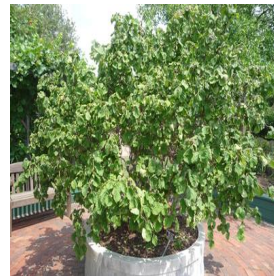

Acer rubrum Autumn Flame
Height: 40-50 ft
Spread: 30-50 ft
Zone: 4-8

**Bidens ferulifolia Goldilocks
Rocks®**
Height: 12-14 in
Spread: 14-18 in
Zone: 9-11

Buddleia davidii Attraction
Height: 4-6 ft
Spread: 3-4 ft
Zone: 5-9

Canna Chocolate Sunrise
Height: 36-42 in
Spread: 36-42 in
Zone: 7-10

**Capsicum annuum Purple
Flash**
Height: 12-24 in
Spread: 15-20 in
Zone: 9-11

**Celosia argentea var.
spicata Flamingo Purple**
Height: 3-5 ft
Spread: 1-2 ft
Zone: 10-11

Cercis chinensis
Height: 12-15 ft
Spread: 6-12 ft
Zone: 6-9

**Cornus sericea Silver and
Gold**
Height: 6-8 ft
Spread: 8-10 ft
Zone: 3-8

Corylus avellana Contorta
Height: 8-10 ft
Spread: 8-10 ft
Zone: 4-8