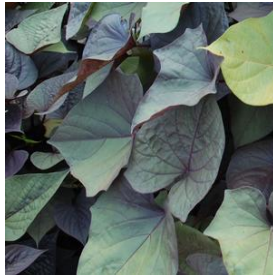

Calibrachoa Can-Can®
Purple Star
 Height: 10-15 in
 Spread: 8-12 in
 Zone: 9-11

Calibrachoa Superbells®
White
 Height: 6-12 in
 Spread: 12-24 in
 Zone: 9-11

Cotoneaster acutifolius
 Height: 6-10 ft
 Spread: 6-10 ft
 Zone: 4-8

Hemerocallis x Rocket City
 Height: 24-36 in
 Spread: 24-36 in
 Zone: 3-9

Ipomoea batatas Ace of Spades
 Height: 6-8 in
 Spread: 2-4 ft
 Zone: 10-11

Mecardonia Gold Dust®
 Height: 2-5 in
 Spread: 12-16 in
 Zone: 9-11