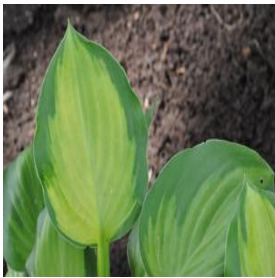

**Acer truncatum**  
 Height: 20-25 Feet  
 Spread: 15-20 Feet  
 Zone: 4-8

**Calibrachoa Can-Can®  
 Purple Star**  
 Height: 10-15 in  
 Spread: 8-12 in  
 Zone: 9-11

**Calibrachoa Superbells®  
 Scarlet**  
 Height: 6-12 in  
 Spread: 12-24 in  
 Zone: 9-11

**Canna Chocolate Sunrise**  
 Height: 36-42 in  
 Spread: 36-42 in  
 Zone: 7-10

**Euonymus alatus**  
 Height: 15-20 ft  
 Spread: 15-20 ft  
 Zone: 4-9

**Hosta Heart and Soul**  
 Height: 12-15 in  
 Spread: 18-24 in  
 Zone: 3-9

**Impatiens walleriana  
 Showstopper Cherry**  
 Height: 10-15 in  
 Spread: 12-18 in  
 Zone: 10-11

**Lantana camara Patriot Hot  
 Country**  
 Height: 18-24 in  
 Spread: 24-36 in  
 Zone: 10-11

**Petunia Sweetunia Johnny  
 Flame**  
 Height: 10-12 in  
 Spread: 24-36 in  
 Zone: 10-11