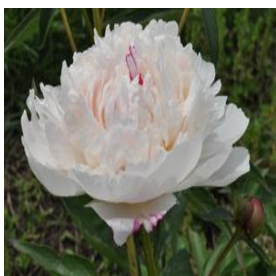

Hydrangea quercifolia
Munchkin
Height: 3-4 ft
Spread: 3-4 ft
Zone: 5-9

Impatiens walleriana
Showstopper Tropical Flair
Mix
Height: 10-15 in
Spread: 12-18 in
Zone: 10-11

Iris germanica Lacy
Snowflake
Height: 36-38 in
Spread: 12-24 in
Zone: 3-9

Juniperus chinensis Kallay's
Compacta
Height: 2-3 ft
Spread: 3-6 ft
Zone: 4-9

Juniperus chinensis
Saybrook Gold®'
Height: 4-6 ft
Spread: 6-8 ft
Zone: 4-9

Lobelia Lucia® Lavender
Blush
Height: 10-14 in
Spread: 12-24 in
Zone: 9-11

Lobularia Frosty Knight®
Height: 4-6 in
Spread: 12-18 in
Zone: 9-11

Paeonia lactiflora Cactus
Jack
Height: 24-28 in
Spread: 24-36 in
Zone: 2-8

Paeonia lactiflora Shirley
Temple
Height: 2-3 ft
Spread: 2-3 ft
Zone: 3-8

Pelargonium peltatum
Cascade® Acapulco
Compact
Height: 8-10 in
Spread: 14-18 in
Zone: 10-11

Physocarpus opulifolius
Summer Wine®
Height: 5-6 ft
Spread: 5-6 ft
Zone: 3-8

Rosa rugosa Purple
Pavement
Height: 3-4 ft
Spread: 3-4 ft
Zone: 2-9