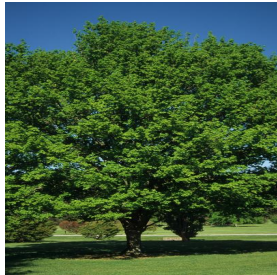

Acalypha wilkesiana Tiki
Lava Flow
Height: 18-24 in
Spread: 15-18 in
Zone: 9-10

Acer saccharum
Height: 60-75 ft
Spread: 50-60 ft
Zone: 4-8

Begonia BabyWing Bicolor
Height: 12-16 in
Spread: 10-18 in
Zone: 10-11

Calibrachoa Superbells®
Miss Lilac
Height: 6-12 in
Spread: 12-24 in
Zone: 9-11

Cornus florida
Height: 15-30 ft
Spread: 15-30 ft
Zone: 5-9

Deutzia gracilis Nikko
Height: 2 ft
Spread: 4-5 ft
Zone: 5-8

Echinacea purpurea
Cheyenne Spirit
Height: 24-30 in
Spread: 18-24 in
Zone: 4-9

Hydrangea quercifolia
Munchkin
Height: 3-4 ft
Spread: 3-4 ft
Zone: 5-9

Impatiens walleriana
Showstopper Tropical Flair
Mix
Height: 10-15 in
Spread: 12-18 in
Zone: 10-11

Iris germanica Lacy
Snowflake
Height: 36-38 in
Spread: 12-24 in
Zone: 3-9