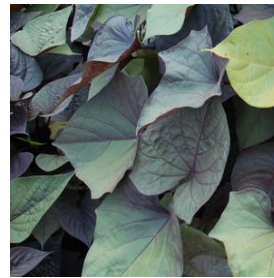

Buxus sempervirens
Elegantissima
 Height: 3-5 ft
 Spread: 3-4 ft
 Zone: 6-8

Calibrachoa Can-Can®
Purple Star
 Height: 10-15 in
 Spread: 8-12 in
 Zone: 9-11

Calibrachoa Superbells®
White
 Height: 6-12 in
 Spread: 12-24 in
 Zone: 9-11

Cotoneaster acutifolius
 Height: 6-10 ft
 Spread: 6-10 ft
 Zone: 4-8

Hemerocallis x Rocket City
 Height: 24-36 in
 Spread: 24-36 in
 Zone: 3-9

Ipomoea batatas Ace of
Spades
 Height: 6-8 in
 Spread: 2-4 ft
 Zone: 10-11