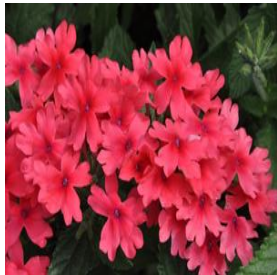

Caryopteris x clandonensis Dark Knight
 Height: 18-24 in
 Spread: 18-24 in
 Zone: 5-9

Image
 Coming
 Soon

Cercis canadensis ssp. texensis Oklahoma
 Height: 12-20 ft
 Spread: 20-30 ft
 Zone: 6-9

Echinacea pallida
 Height: 24-36 in
 Spread: 12-18 in
 Zone: 3-10

Image
 Coming
 Soon

Ginkgo biloba
 Height: 60-80 ft
 Spread: 50-60 ft
 Zone: 3-8

Image
 Coming
 Soon

Portulaca oleracea Cupcake Series
 Height: 6-12 in
 Spread: 15-18 in
 Zone: 10-11

Salix integra Hakuro Nishiki
 Height: 6-10 ft
 Spread: 6-10 ft
 Zone: 5-7

Image
 Coming
 Soon

Sambucus canadensis
 Height: 5-12 ft
 Spread: 5-12 ft
 Zone: 3-9

Image
 Coming
 Soon

Spiraea nipponica Snowmound
 Height: 2-4 ft
 Spread: 2-4 ft
 Zone: 3-8

Verbena x hybrida Superbena® Coral Red
 Height: 6-12 in
 Spread: 18-30 in
 Zone: 8-11

Verbena x hybrida Superbena® Large Lilac Blue
 Height: 6-12 in
 Spread: 18-30 in
 Zone: 8-11

Image
 Coming
 Soon

Viburnum dentatum Blue Muffin®
 Height: 3-5 ft
 Spread: 3-4 ft
 Zone: 3-8