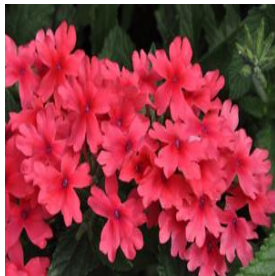

**Acer saccharum John Pair**  
 Height: 25-30 ft  
 Spread: 25-30 ft  
 Zone: 5-7

**Cercis canadensis ssp. texensis Oklahoma**  
 Height: 12-20 ft  
 Spread: 20-30 ft  
 Zone: 6-9

**Echinacea pallida**  
 Height: 24-36 in  
 Spread: 12-18 in  
 Zone: 3-10

**Portulaca oleracea Cupcake Series**  
 Height: 6-12 in  
 Spread: 15-18 in  
 Zone: 10-11

**Sambucus canadensis**  
 Height: 5-12 ft  
 Spread: 5-12 ft  
 Zone: 3-9

**Spiraea nipponica Snowmound**  
 Height: 2-4 ft  
 Spread: 2-4 ft  
 Zone: 3-8

**Verbena x hybrida Superbena® Coral Red**  
 Height: 6-12 in  
 Spread: 18-30 in  
 Zone: 8-11

**Viburnum dentatum Blue Muffin®**  
 Height: 3-5 ft  
 Spread: 3-4 ft  
 Zone: 3-8