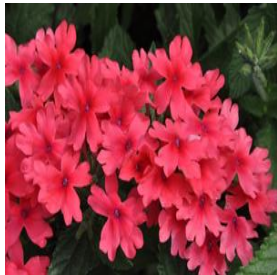

Verbena x hybrida Superbena® Coral Red
Height: 6-12 in
Spread: 18-30 in
Zone: 8-11