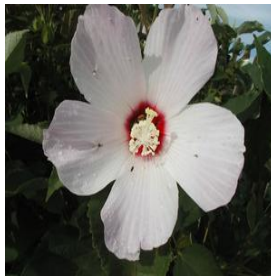

Acer palmatum var. dissectum
 Height: 6-10 ft
 Spread: 8-12 ft
 Zone: 6-8

Acer saccharum John Pair
 Height: 25-30 ft
 Spread: 25-30 ft
 Zone: 5-7

Acer tataricum subsp. ginnala
 Height: 15-20 ft
 Spread: 15-25 ft
 Zone: 3-8

Betula nigra Dura-Heat
 Height: 30-40 ft
 Spread: 25-35 ft
 Zone: 4-9

Buddleia davidii Nanho Blue
 Height: 6-8 ft
 Spread: 5-6 ft
 Zone: 5-10

Carya ovata
 Height: 90-100 ft
 Spread: 50-70 ft
 Zone: 4-8

Gaillardia aristata Goblin
 Height: 12-14 in
 Spread: 12-14 in
 Zone: 3-10

Hibiscus lasiocarpus
 Height: 3-7 ft
 Spread: 2-3 ft
 Zone: 5-9

Hosta Hadspen Blue
 Height: 14-18 in
 Spread: 12-24 in
 Zone: 3-9

Ilex decidua Warren's Red
 Height: 10-15 ft
 Spread: 10-15 ft
 Zone: 5-9