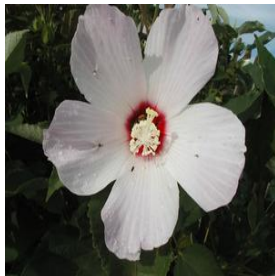

**Calibrachoa Noa™ Mega Pink**  
 Height: 6-8 in  
 Spread: 10-12 in  
 Zone: 9-11

**Caryopteris x clandonensis Dark Knight**  
 Height: 18-24 in  
 Spread: 18-24 in  
 Zone: 5-9

**Chaenomeles japonica**  
 Height: 2-3 ft  
 Spread: 3-6 ft  
 Zone: 5-8

**Dianthus gratianopolitanus Bath's Pink**  
 Height: 6-12 in  
 Spread: 8-12 in  
 Zone: 4-9

**Ginkgo biloba**  
 Height: 60-80 ft  
 Spread: 50-60 ft  
 Zone: 3-8

**Gomphrena globosa Fireworks**  
 Height: 3-4 ft  
 Spread: 3-4 ft  
 Zone: 9-10

**Hibiscus lasiocarpus Dark Knight**  
 Height: 3-7 ft  
 Spread: 2-3 ft  
 Zone: 5-9

**Hosta Gold Drop**  
 Height: 6-18 in  
 Spread: 12-18 in  
 Zone: 3-8

**Hosta Hadspen Blue**  
 Height: 14-18 in  
 Spread: 12-24 in  
 Zone: 3-9