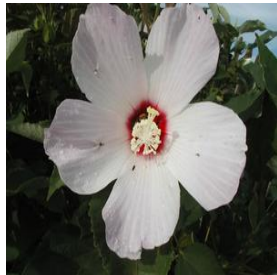

Image  
 Coming  
 Soon

**Betula nigra Dura-Heat**  
 Height: 30-40 ft  
 Spread: 25-35 ft  
 Zone: 4-9

**Buddleia davidii Nanho Blue**  
 Height: 6-8 ft  
 Spread: 5-6 ft  
 Zone: 5-10

Image  
 Coming  
 Soon

**Buddleia x weyeriana Bicolor**  
 Height: 5-6 ft  
 Spread: 4-5 ft  
 Zone: 5-9

**Canna Rosita**  
 Height: 2-3 ft  
 Spread: 2-3 ft  
 Zone: 7-11

**Capsicum annuum Chilly Chili**  
 Height: 10-18 in  
 Spread: 12-18 in  
 Zone: 9-11

**Carya ovata**  
 Height: 90-100 ft  
 Spread: 50-70 ft  
 Zone: 4-8

Image  
 Coming  
 Soon

**Cercis chinensis Avondale**  
 Height: 10-12 ft  
 Spread: 10-12 ft  
 Zone: 6-9

**Gaillardia aristata Goblin**  
 Height: 12-14 in  
 Spread: 12-14 in  
 Zone: 3-10

**Nepeta racemosa (x mussinii) Blue Wonder**  
 Height: 8-18 in  
 Spread: 12-18 in  
 Zone: 3-8

Image  
 Coming  
 Soon

**Parrotia persica Ruby Vase**  
 Height: 20-30 ft  
 Spread: 10-15 ft  
 Zone: 4-8