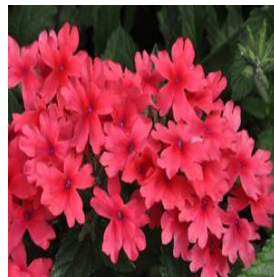

Gaillardia aristata Goblin
 Height: 12-14 in
 Spread: 12-14 in
 Zone: 3-10

Hydrangea macrophylla Mini Penny™
 Height: 2-4 Feet
 Spread: 3-4 Feet
 Zone: 5-9

Hydrangea macrophylla Twist-n-Shout™
 Height: 3-5 ft
 Spread: 3-5 ft
 Zone: 4-9

Iris germanica Whoopsidaisy
 Height: 24-26 in
 Spread: 12-24 in
 Zone: 3-9

Juniperus chinensis Blue Vase
 Height: 4-5 ft
 Spread: 3-4 ft
 Zone: 5-9

Portulaca oleracea Cupcake Series
 Height: 6-12 in
 Spread: 15-18 in
 Zone: 10-11

Tagetes patula Disco series
 Height: 8-10 in
 Spread: 6-8 in
 Zone: 10-11

Verbena x hybrida Superbena® Coral Red
 Height: 6-12 in
 Spread: 18-30 in
 Zone: 8-11