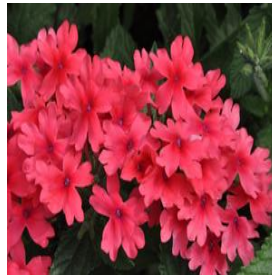

Capsicum annuum Chilly Chili
 Height: 10-18 in
 Spread: 12-18 in
 Zone: 9-11

Caryopteris x clandonensis Dark Knight
 Height: 18-24 in
 Spread: 18-24 in
 Zone: 5-9

Cercis canadensis ssp. texensis Oklahoma
 Height: 12-20 ft
 Spread: 20-30 ft
 Zone: 6-9

Echinacea pallida
 Height: 24-36 in
 Spread: 12-18 in
 Zone: 3-10

Ginkgo biloba
 Height: 60-80 ft
 Spread: 50-60 ft
 Zone: 3-8

Portulaca oleracea Cupcake Series
 Height: 6-12 in
 Spread: 15-18 in
 Zone: 10-11

Salix integra Hakuro Nishiki
 Height: 6-10 ft
 Spread: 6-10 ft
 Zone: 5-7

Sambucus canadensis
 Height: 5-12 ft
 Spread: 5-12 ft
 Zone: 3-9

Spiraea nipponica Snowmound
 Height: 2-4 ft
 Spread: 2-4 ft
 Zone: 3-8

Verbena x hybrida Superbena® Coral Red
 Height: 6-12 in
 Spread: 18-30 in
 Zone: 8-11

Verbena x hybrida Superbena® Large Lilac Blue
 Height: 6-12 in
 Spread: 18-30 in
 Zone: 8-11

Viburnum dentatum Blue Muffin®
 Height: 3-5 ft
 Spread: 3-4 ft
 Zone: 3-8