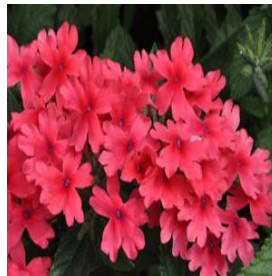

Calibrachoa Noa™ Mega Pink
 Height: 6-8 in
 Spread: 10-12 in
 Zone: 9-11

Caryopteris x clandonensis Dark Knight
 Height: 18-24 in
 Spread: 18-24 in
 Zone: 5-9

Chaenomeles japonica
 Height: 2-3 ft
 Spread: 3-6 ft
 Zone: 5-8

Gaillardia aristata Goblin
 Height: 12-14 in
 Spread: 12-14 in
 Zone: 3-10

Iris germanica Whoopsidaisy
 Height: 24-26 in
 Spread: 12-24 in
 Zone: 3-9

Portulaca oleracea Cupcake Series
 Height: 6-12 in
 Spread: 15-18 in
 Zone: 10-11

Tagetes patula Disco series
 Height: 8-10 in
 Spread: 6-8 in
 Zone: 10-11

Verbena x hybrida Superbena® Coral Red
 Height: 6-12 in
 Spread: 18-30 in
 Zone: 8-11