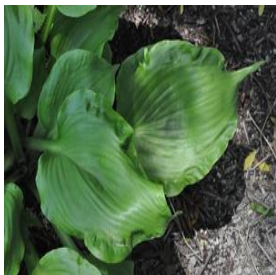

Image
Coming
Soon

Buddleia x weyeriana Bicolor
Height: 5-6 ft
Spread: 4-5 ft
Zone: 5-9

Calibrachoa Noa™ Mega Pink
Height: 6-8 in
Spread: 10-12 in
Zone: 9-11

Capsicum annuum Chilly Chili
Height: 10-18 in
Spread: 12-18 in
Zone: 9-11

Image
Coming
Soon

Caryopteris x clandonensis First Choice
Height: 2-3 ft
Spread: 2-3 ft
Zone: 6-9

Image
Coming
Soon

Chaenomeles japonica
Height: 2-3 ft
Spread: 3-6 ft
Zone: 5-8

Dianthus gratianopolitanus Bath's Pink
Height: 6-12 in
Spread: 8-12 in
Zone: 4-9

Echinacea purpurea Paradiso Mix
Height: 24-36 in
Spread: 15-18 in
Zone: 5-9

Hosta Embroidery
Height: 12-15 in
Spread: 24-30 in
Zone: 3-9

Iris germanica Whoopsidaisy
Height: 24-26 in
Spread: 12-24 in
Zone: 3-9