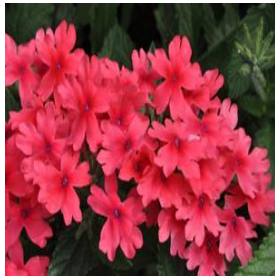

Cercis canadensis ssp. texensis Oklahoma
 Height: 12-20 ft
 Spread: 20-30 ft
 Zone: 6-9

Chaenomeles japonica
 Height: 2-3 ft
 Spread: 3-6 ft
 Zone: 5-8

Gaillardia aristata Goblin
 Height: 12-14 in
 Spread: 12-14 in
 Zone: 3-10

Hydrangea macrophylla Mini Penny™
 Height: 2-4 Feet
 Spread: 3-4 Feet
 Zone: 5-9

Hydrangea macrophylla Twist-n-Shout™
 Height: 3-5 ft
 Spread: 3-5 ft
 Zone: 4-9

Iris germanica Whoopsidaisy
 Height: 24-26 in
 Spread: 12-24 in
 Zone: 3-9

Juniperus chinensis Blue Vase
 Height: 4-5 ft
 Spread: 3-4 ft
 Zone: 5-9

Portulaca oleracea Cupcake Series
 Height: 6-12 in
 Spread: 15-18 in
 Zone: 10-11

Tagetes patula Disco series
 Height: 8-10 in
 Spread: 6-8 in
 Zone: 10-11