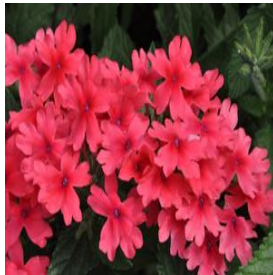

Capsicum annuum Chilly Chili
 Height: 10-18 in
 Spread: 12-18 in
 Zone: 9-11

Caryopteris x clandonensis Dark Knight
 Height: 18-24 in
 Spread: 18-24 in
 Zone: 5-9

Cercis canadensis ssp. texensis Oklahoma
 Height: 12-20 ft
 Spread: 20-30 ft
 Zone: 6-9

Echinacea pallida
 Height: 24-36 in
 Spread: 12-18 in
 Zone: 3-10

Ginkgo biloba
 Height: 60-80 ft
 Spread: 50-60 ft
 Zone: 3-8

Portulaca oleracea Cupcake Series
 Height: 6-12 in
 Spread: 15-18 in
 Zone: 10-11

Salix integra Hakuro Nishiki
 Height: 6-10 ft
 Spread: 6-10 ft
 Zone: 5-7

Sambucus canadensis
 Height: 5-12 ft
 Spread: 5-12 ft
 Zone: 3-9

Spiraea nipponica Snowmound
 Height: 2-4 ft
 Spread: 2-4 ft
 Zone: 3-8

Verbena x hybrida Superbena® Coral Red
 Height: 6-12 in
 Spread: 18-30 in
 Zone: 8-11

Verbena x hybrida Superbena® Large Lilac Blue
 Height: 6-12 in
 Spread: 18-30 in
 Zone: 8-11

Viburnum dentatum Blue Muffin®
 Height: 3-5 ft
 Spread: 3-4 ft
 Zone: 3-8