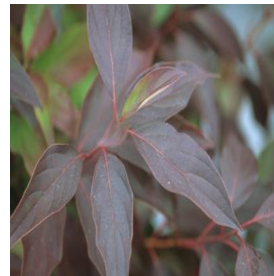

**Buddleia x weyeriana Bicolor**  
 Height: 5-6 ft  
 Spread: 4-5 ft  
 Zone: 5-9

**Capsicum annuum Chilly Chili**  
 Height: 10-18 in  
 Spread: 12-18 in  
 Zone: 9-11

**Carya ovata**  
 Height: 90-100 ft  
 Spread: 50-70 ft  
 Zone: 4-8

Image  
 Coming  
 Soon

**Cercis chinensis Avondale**  
 Height: 10-12 ft  
 Spread: 10-12 ft  
 Zone: 6-9

**Cornus racemosa Muskingum**  
 Height: 2-4 ft  
 Spread: 2-4 ft  
 Zone: 4-9

**Dahlia hybrid Mystic Illusion**  
 Height: 18-36 in  
 Spread: 12-18 in  
 Zone: 8-11