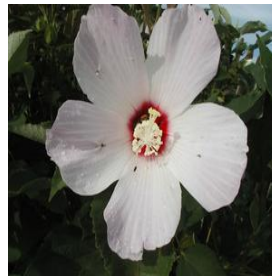

Acer palmatum var. dissectum
 Height: 6-10 ft
 Spread: 8-12 ft
 Zone: 6-8

Acer saccharum John Pair
 Height: 25-30 ft
 Spread: 25-30 ft
 Zone: 5-7

Acer tataricum subsp. ginnala
 Height: 15-20 ft
 Spread: 15-25 ft
 Zone: 3-8

Betula nigra Dura-Heat
 Height: 30-40 ft
 Spread: 25-35 ft
 Zone: 4-9

Buddleia davidii Nanho Blue
 Height: 6-8 ft
 Spread: 5-6 ft
 Zone: 5-10

Capsicum annuum Chilly Chili
 Height: 10-18 in
 Spread: 12-18 in
 Zone: 9-11

Carya ovata
 Height: 90-100 ft
 Spread: 50-70 ft
 Zone: 4-8

Gaillardia aristata Goblin
 Height: 12-14 in
 Spread: 12-14 in
 Zone: 3-10

Hibiscus lasiocarpus
 Height: 3-7 ft
 Spread: 2-3 ft
 Zone: 5-9

Hosta Hadspen Blue
 Height: 14-18 in
 Spread: 12-24 in
 Zone: 3-9

Ilex decidua Warren's Red
 Height: 10-15 ft
 Spread: 10-15 ft
 Zone: 5-9

Nepeta racemosa (x mussinii) Blue Wonder
 Height: 8-18 in
 Spread: 12-18 in
 Zone: 3-8

Rosa x Meidiland® Fire
 Height: 18-24 in
 Spread: 3-4 ft
 Zone: 5-9