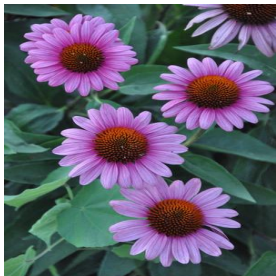

**Echinacea purpurea
Paradiso Mix**
Height: 24-36 in
Spread: 15-18 in
Zone: 5-9