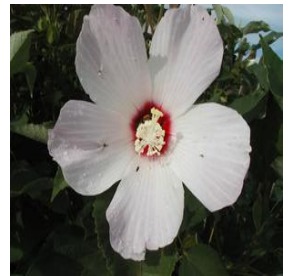

Acer palmatum var. dissectum
 Height: 6-10 ft
 Spread: 8-12 ft
 Zone: 6-8

Acer saccharum John Pair
 Height: 25-30 ft
 Spread: 25-30 ft
 Zone: 5-7

Betula nigra Dura-Heat
 Height: 30-40 ft
 Spread: 25-35 ft
 Zone: 4-9

Buddleia davidii Nanho Blue
 Height: 6-8 ft
 Spread: 5-6 ft
 Zone: 5-10

Canna Rosita
 Height: 2-3 ft
 Spread: 2-3 ft
 Zone: 7-11

Capsicum annuum Chilly Chili
 Height: 10-18 in
 Spread: 12-18 in
 Zone: 9-11

Carya ovata
 Height: 90-100 ft
 Spread: 50-70 ft
 Zone: 4-8

Cercis chinensis Avondale
 Height: 10-12 ft
 Spread: 10-12 ft
 Zone: 6-9

Gaillardia aristata Goblin
 Height: 12-14 in
 Spread: 12-14 in
 Zone: 3-10