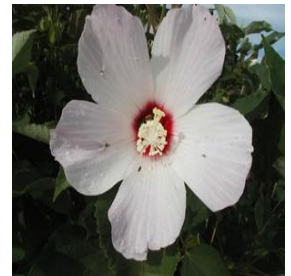

Betula nigra Dura-Heat
 Height: 30-40 ft
 Spread: 25-35 ft
 Zone: 4-9

Buddleia davidii Nanho Blue
 Height: 6-8 ft
 Spread: 5-6 ft
 Zone: 5-10

Image
 Coming
 Soon

Buddleia x weyeriana Bicolor
 Height: 5-6 ft
 Spread: 4-5 ft
 Zone: 5-9

Capsicum annuum Chilly Chili
 Height: 10-18 in
 Spread: 12-18 in
 Zone: 9-11

Carya ovata
 Height: 90-100 ft
 Spread: 50-70 ft
 Zone: 4-8

Image
 Coming
 Soon

Cercis chinensis Avondale
 Height: 10-12 ft
 Spread: 10-12 ft
 Zone: 6-9

Gaillardia aristata Goblin
 Height: 12-14 in
 Spread: 12-14 in
 Zone: 3-10

Hibiscus lasiocarpus
 Height: 3-7 ft
 Spread: 2-3 ft
 Zone: 5-9

Hosta Hadspen Blue
 Height: 14-18 in
 Spread: 12-24 in
 Zone: 3-9

Image
 Coming
 Soon

Ilex decidua Warren's Red
 Height: 10-15 ft
 Spread: 10-15 ft
 Zone: 5-9

Nepeta racemosa (x mussinii) Blue Wonder
 Height: 8-18 in
 Spread: 12-18 in
 Zone: 3-8

Image
 Coming
 Soon

Parrotia persica Ruby Vase
 Height: 20-30 ft
 Spread: 10-15 ft
 Zone: 4-8