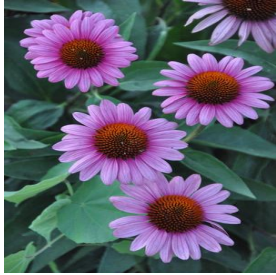

Dianthus gratianopolitanus
Bath's Pink
 Height: 6-12 in
 Spread: 8-12 in
 Zone: 4-9

Echinacea purpurea
Paradiso Mix
 Height: 24-36 in
 Spread: 15-18 in
 Zone: 5-9

Euonymus alatus
Compactus
 Height: 8-12 ft
 Spread: 8-12 ft
 Zone: 4-9

Ilex decidua Warren's Red
 Height: 10-15 ft
 Spread: 10-15 ft
 Zone: 5-9

Rosa rugosa Blanc Double de Corbet
 Height: 4-6 ft
 Spread: 3-4 ft
 Zone: 3-9

Solanum lycopersicon Sun Leaper
 Height: 2-4 ft
 Spread: 2-3 ft
 Zone: 10-11