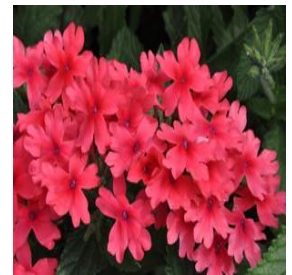

Image
 Coming
 Soon

Cercis chinensis Avondale
 Height: 10-12 ft
 Spread: 10-12 ft
 Zone: 6-9

Echinacea pallida
 Height: 24-36 in
 Spread: 12-18 in
 Zone: 3-10

Image
 Coming
 Soon

Ginkgo biloba
 Height: 60-80 ft
 Spread: 50-60 ft
 Zone: 3-8

Image
 Coming
 Soon

Portulaca oleracea Cupcake Series
 Height: 6-12 in
 Spread: 15-18 in
 Zone: 10-11

Salix integra Hakuro Nishiki
 Height: 6-10 ft
 Spread: 6-10 ft
 Zone: 5-7

Image
 Coming
 Soon

Solanum lycopersicon Sun Leaper
 Height: 2-4 ft
 Spread: 2-3 ft
 Zone: 10-11

Image
 Coming
 Soon

Spiraea nipponica Snowmound
 Height: 2-4 ft
 Spread: 2-4 ft
 Zone: 3-8

Image
 Coming
 Soon

Ulmus americana New Harmony
 Height: 60-70 ft
 Spread: 55-65 ft
 Zone: 4-9

Verbena x hybrida Superbena® Coral Red
 Height: 6-12 in
 Spread: 18-30 in
 Zone: 8-11