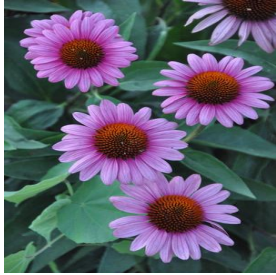

**Dianthus gratianopolitanus**  
**Bath's Pink**  
 Height: 6-12 in  
 Spread: 8-12 in  
 Zone: 4-9

**Echinacea purpurea**  
**Paradiso Mix**  
 Height: 24-36 in  
 Spread: 15-18 in  
 Zone: 5-9

**Euonymus alatus**  
**Compactus**  
 Height: 8-12 ft  
 Spread: 8-12 ft  
 Zone: 4-9

**Ilex decidua Warren's Red**  
 Height: 10-15 ft  
 Spread: 10-15 ft  
 Zone: 5-9

**Rosa rugosa Blanc Double de Corbet**  
 Height: 4-6 ft  
 Spread: 3-4 ft  
 Zone: 3-9

**Solanum lycopersicon Sun Leaper**  
 Height: 2-4 ft  
 Spread: 2-3 ft  
 Zone: 10-11