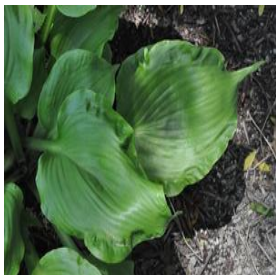

Image
Coming
Soon

Buddleia x weyeriana Bicolor
Height: 5-6 ft
Spread: 4-5 ft
Zone: 5-9

Calibrachoa Noa™ Mega Pink
Height: 6-8 in
Spread: 10-12 in
Zone: 9-11

Capsicum annuum Chilly Chili
Height: 10-18 in
Spread: 12-18 in
Zone: 9-11

Image
Coming
Soon

Caryopteris x clandonensis First Choice
Height: 2-3 ft
Spread: 2-3 ft
Zone: 6-9

Caryopteris x clandonensis Dark Knight
Height: 18-24 in
Spread: 18-24 in
Zone: 5-9

Image
Coming
Soon

Chaenomeles japonica
Height: 2-3 ft
Spread: 3-6 ft
Zone: 5-8

Echinacea purpurea Paradiso Mix
Height: 24-36 in
Spread: 15-18 in
Zone: 5-9

Hosta Embroidery
Height: 12-15 in
Spread: 24-30 in
Zone: 3-9

Iris germanica Whoopsidaisy
Height: 24-26 in
Spread: 12-24 in
Zone: 3-9