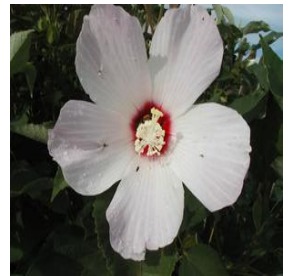

**Acer palmatum var. dissectum**  
 Height: 6-10 ft  
 Spread: 8-12 ft  
 Zone: 6-8

**Acer saccharum John Pair**  
 Height: 25-30 ft  
 Spread: 25-30 ft  
 Zone: 5-7

**Acer tataricum subsp. ginnala**  
 Height: 15-20 ft  
 Spread: 15-25 ft  
 Zone: 3-8

**Betula nigra Dura-Heat**  
 Height: 30-40 ft  
 Spread: 25-35 ft  
 Zone: 4-9

**Buddleia davidii Nanho Blue**  
 Height: 6-8 ft  
 Spread: 5-6 ft  
 Zone: 5-10

**Canna Rosita**  
 Height: 2-3 ft  
 Spread: 2-3 ft  
 Zone: 7-11

**Capsicum annuum Chilly Chili**  
 Height: 10-18 in  
 Spread: 12-18 in  
 Zone: 9-11

**Carya ovata**  
 Height: 90-100 ft  
 Spread: 50-70 ft  
 Zone: 4-8

**Gaillardia aristata Goblin**  
 Height: 12-14 in  
 Spread: 12-14 in  
 Zone: 3-10