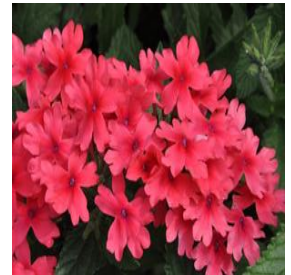

Acer saccharum John Pair
 Height: 25-30 ft
 Spread: 25-30 ft
 Zone: 5-7

Aronia melanocarpa Viking
 Height: 3-5 ft
 Spread: 3-5 ft
 Zone: 4-9

Buddleia x weyeriana Bicolor
 Height: 5-6 ft
 Spread: 4-5 ft
 Zone: 5-9

Cercis chinensis Avondale
 Height: 10-12 ft
 Spread: 10-12 ft
 Zone: 6-9

Echinacea pallida
 Height: 24-36 in
 Spread: 12-18 in
 Zone: 3-10

Ginkgo biloba
 Height: 60-80 ft
 Spread: 50-60 ft
 Zone: 3-8

Portulaca oleracea Cupcake Series
 Height: 6-12 in
 Spread: 15-18 in
 Zone: 10-11

Salix integra Hakuro Nishiki
 Height: 6-10 ft
 Spread: 6-10 ft
 Zone: 5-7

Solanum lycopersicon Sun Leaper
 Height: 2-4 ft
 Spread: 2-3 ft
 Zone: 10-11

Spiraea nipponica Snowmound
 Height: 2-4 ft
 Spread: 2-4 ft
 Zone: 3-8

Ulmus americana New Harmony
 Height: 60-70 ft
 Spread: 55-65 ft
 Zone: 4-9

Verbena x hybrida Superbena® Coral Red
 Height: 6-12 in
 Spread: 18-30 in
 Zone: 8-11

Verbena x hybrida Superbena® Large Lilac Blue
 Height: 6-12 in
 Spread: 18-30 in
 Zone: 8-11