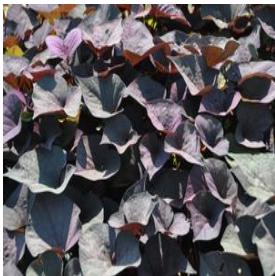

**Berberis x mentorensis**  
 Height: 4-5 ft  
 Spread: 5-7 ft  
 Zone: 5-8

**Betula populifolia  
 Whitespire**  
 Height: 20-40 ft  
 Spread: 10-20 ft  
 Zone: 4-6

**Cornus alba Red Gnome®**  
 Height: 3-4 ft  
 Spread: 3-4 ft  
 Zone: 3-8

**Hemerocallis x Bonanza**  
 Height: 26-36 in  
 Spread: 24-36 in  
 Zone: 2-9

**Ilex glabra Shamrock**  
 Height: 4-5 ft  
 Spread: 4-5 ft  
 Zone: 4-9

**Ipomoea batatas Desana  
 Bronze**  
 Height: 10-15 in  
 Spread: 24-30 in  
 Zone: 10-11