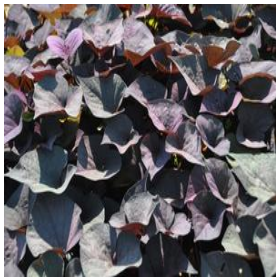

**Berberis x mentorensis**  
Height: 4-5 ft  
Spread: 5-7 ft  
Zone: 5-8

**Betula populifolia**  
**Whitespire**  
Height: 20-40 ft  
Spread: 10-20 ft  
Zone: 4-6

**Cornus alba Red Gnome®**  
Height: 3-4 ft  
Spread: 3-4 ft  
Zone: 3-8

**Hemerocallis x Bonanza**  
Height: 26-36 in  
Spread: 24-36 in  
Zone: 2-9

**Ilex glabra Shamrock**  
Height: 4-5 ft  
Spread: 4-5 ft  
Zone: 4-9

**Ipomoea batatas Desana**  
**Bronze**  
Height: 10-15 in  
Spread: 24-30 in  
Zone: 10-11